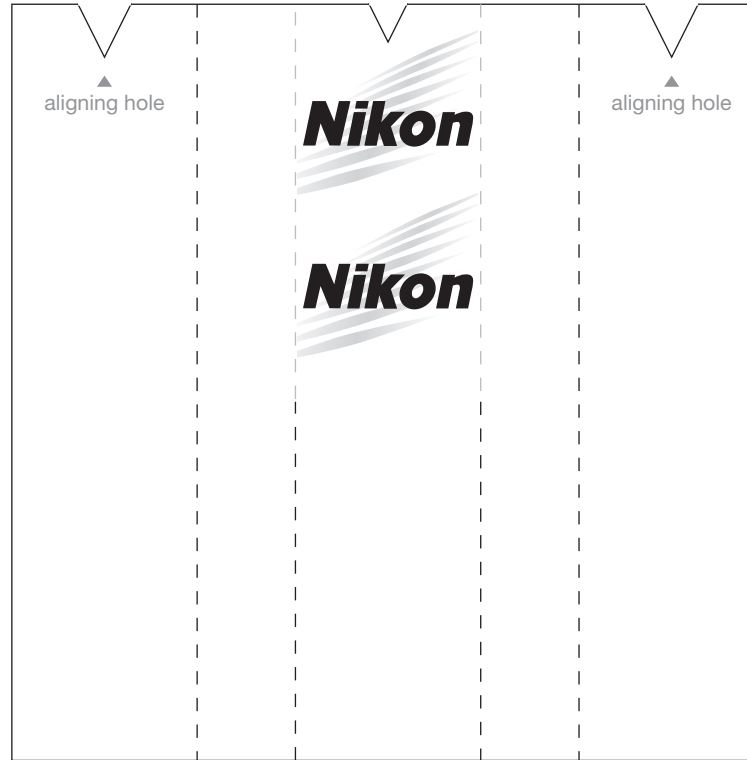

© designed by pear 2006

version 1.1

140gsm A4 paper recommended

8 cm

1

2

3

4

5

6

7

7

6

5

4

3

2

1

simple way

accuracy way