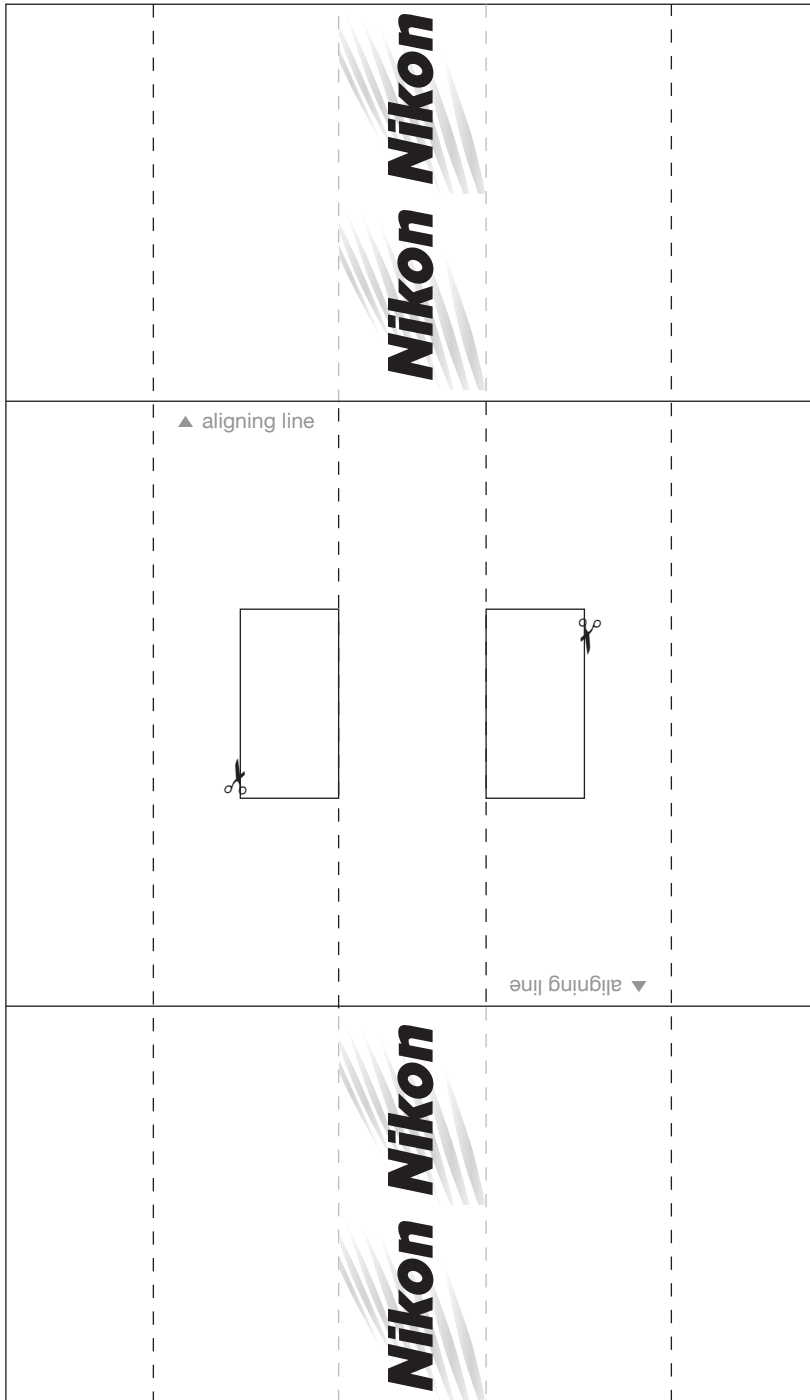

© designed by pear 2006

version 1.1

140gsm A4 paper recommended

8 cm

1

2

3

4

5

6

7

7

6

5

4

3

2

1

simple way

accuracy way